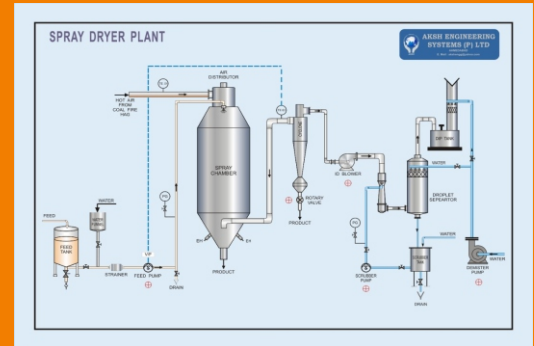

Mimic Diagrams

Mimic diagrams in different size as per required.