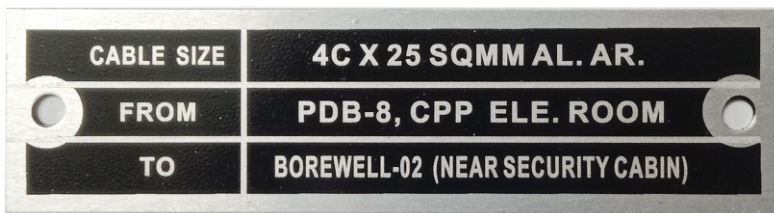

Specialist in Cable Tags

Cable Tags

Allu.Tags - SS Tags
ABS Tags