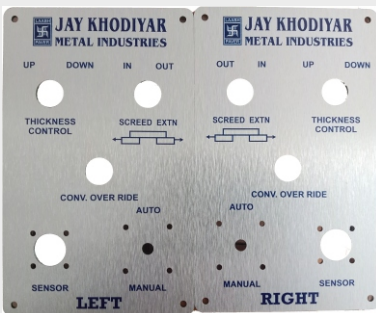

ACRYLIC plates is the eye catching product, Its showcasing any product you make, Labels made in acrylic looks alike glass products even tho it's a plastic base. Label made of acrylic looks decent on control panels or on any base.

All kind of Acrylic Labels, Acrylic Name Plate, Acrylic Fabrication, Acrylic Cutouts service provided

Mimic Diagrams

Mimic diagrams in different size as per required.

Emergency Labels

Labels available in different material

Branding on Panel Doors

“An unique way to represent Control Panels”

- ABS DOOR
- ACRYLIC DOOR
- ALUMINUM DOOR
- VINYL STICKER DOOR
- ACP DOOR
- S.S. DOOR
- PC STICKER DOOR
- DIRECT DOOR PRINTING
(*DEPENDS ON DOOR)