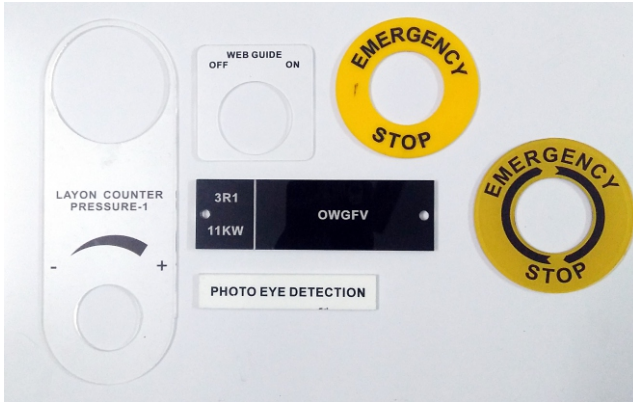

ACRYLIC plates is the eye catching product, Its showcasing any product you make, Labels made in acrylic looks alike glass products even tho it's a plastic base. Label made of acrylic looks decent on control panels or on any base.

All kind of Acrylic Labels, Acrylic Name Plate, Acrylic Fabrication, Acrylic Cutouts service provided