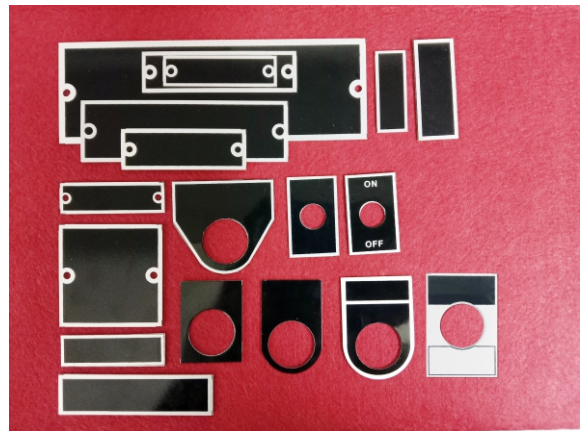

All. Standard Labels

Sr. No.	Allu. Labels Standard Size Chart (mm)	NO HOLE Ø NO GUMMING	WITH Ø HOLE	WITH GUMMING
1	20x10	★		★
2	25x15	★		★
3	35x20	★		★
4	40x15	★	★	★
5	50x15	★	★	★
6	50x20	★	★	★
7	55x15		★	
8	60x20	★	★	★
9	65x20			★
10	75x15		★	
11	75x20	★	★	★
12	75x30	★	★	★
13	80x30		★	
14	100x20		★	
15	100x30	★	★	★
16	100x35		★	
17	100x40		★	
18	100x50		★	
19	150x30		★	
20	150x50		★	
21	185x40		★	
22	200x50		★	
23	250x50		★	
24	300x50		★	
25	50x50		★	

*All Sizes are in "mm"

Sr. No.	Allu. Standard RING Size (mm)	WITH Ømm HOLE	WITH BORDER
1	Regular 40x30	Ø 22.5	
2	Big Ring 45x30	Ø 22.5	
3	42x32	Ø 22.5	
4	55x30	Ø 22.5	
5	Triangle Ring(50x45)	Ø 22.5	★
6	Rectangle Ring(40x30)	Ø 22.5	
7	Toggle Switch(40x25)	Ø 12mm	★
8	Ring With Border (50x35)	Ø 22.5	★
9	TI Ring(50x35)	Ø 22.5	★

*All Sizes are in "mm"

Bulk Order Accepted for Customized size as per Client Need.