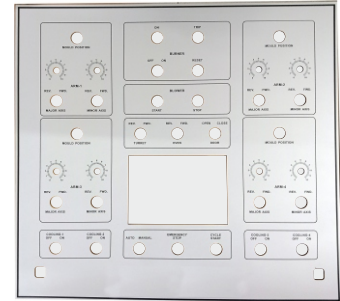

Branding on Panel Doors

“An unique way to represent Control Panels”

- ABS DOOR
- ACRYLIC DOOR
- ALUMINUM DOOR
- VINYL STICKER DOOR
- ACP DOOR
- S.S. DOOR
- PC STICKER DOOR
- DIRECT DOOR PRINTING
  (*DEPENDS ON DOOR)